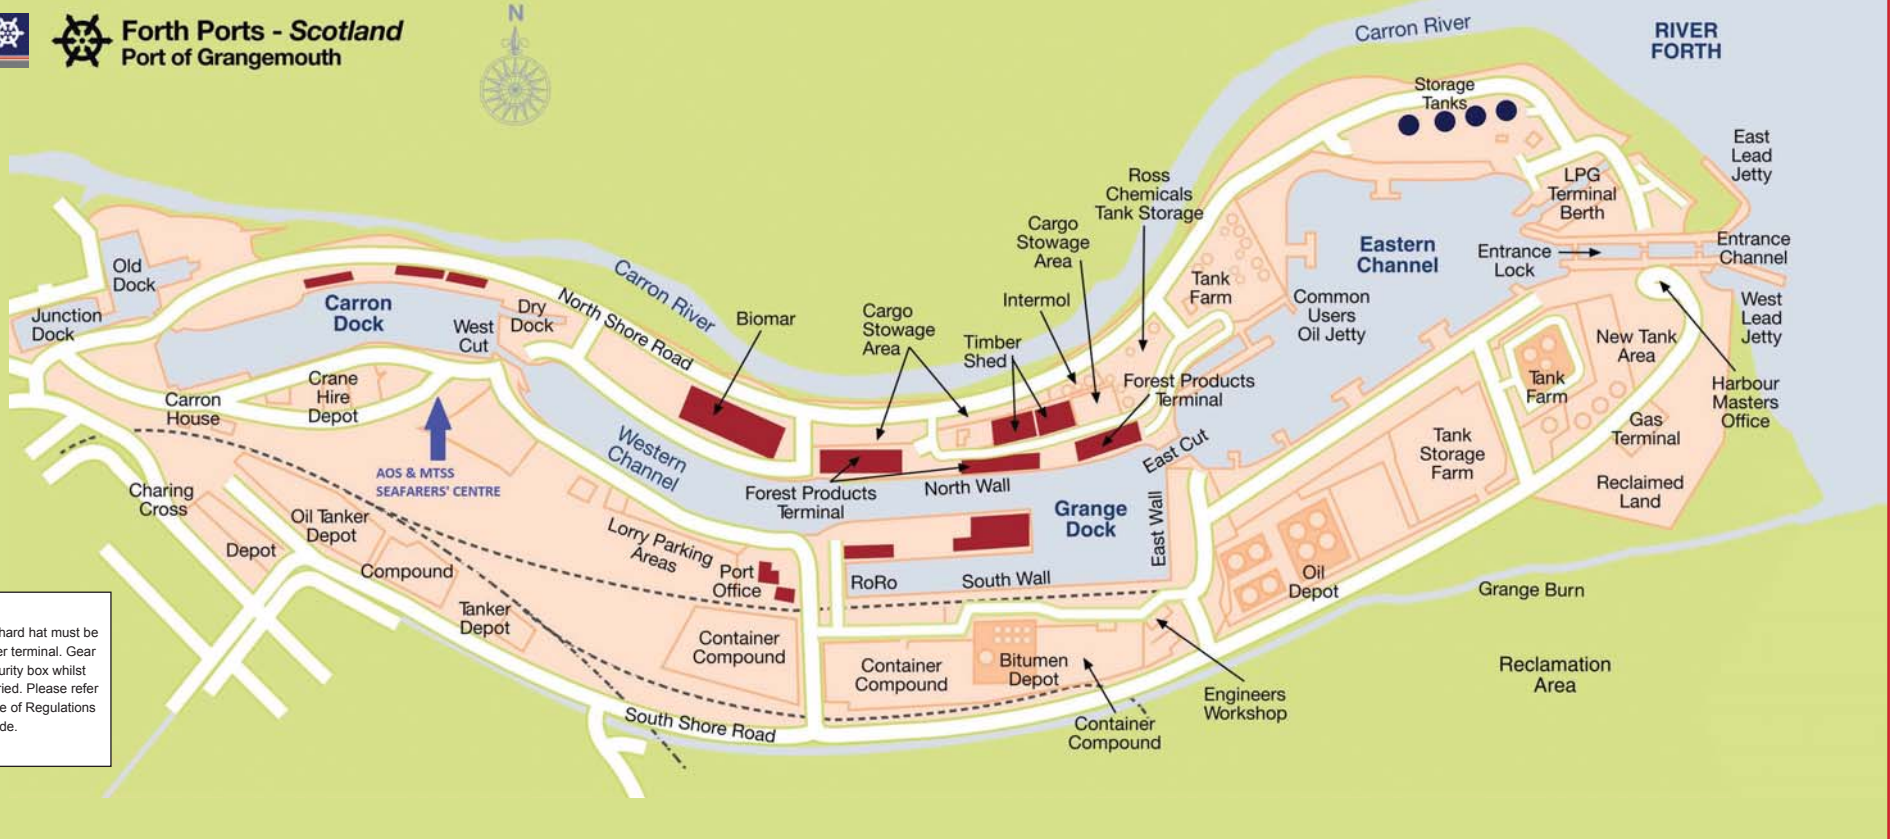

Forth Ports - Scotland
Port of Grangemouth

High vis coat or vest & hard hat must be worn whilst on container terminal. Gear may be stored at security box whilst ashore. ID must be carried. Please refer to port operator's Notice of Regulations on quayside.